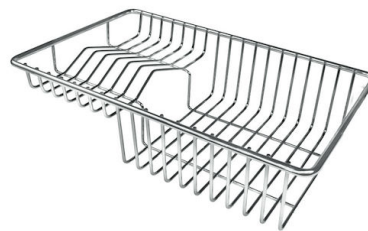

## Space waste fitting

The elegant SPACE steel cap closes the drain and leaves no visible residues collected in the basket below. Space also has a small footprint and allows the optimal use of the under-sink compartment.

## OPTIONAL ACCESSORIES

**HPDE Twin chopping board**  
8644 101

**Black grid**  
8100 617

**Glass chopping board**  
8631 300

**Graters kit with ring-holder and food collection tray**  
8159 101  
\* only in combination with the accessory  
8644 101

**HDPE Chopping board**  
8657 001

**Iroko-wood sliding chopping board with stainless steel colander**  
8644 044

**Stainless steel perforated tray**  
8151 000  
\* only in combination with the accessory  
8644 101