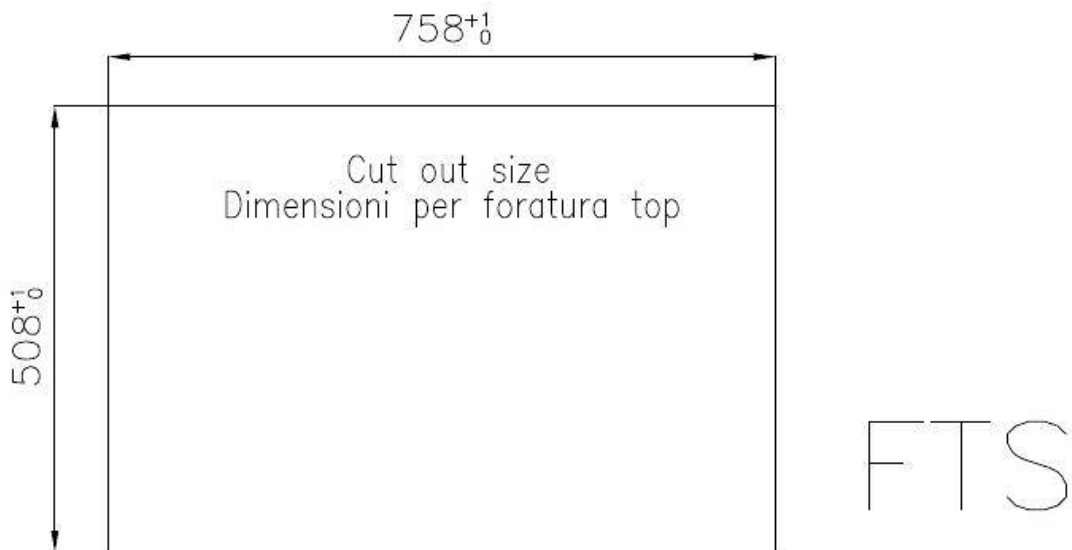

Lavello / Sink cod. 3366 050