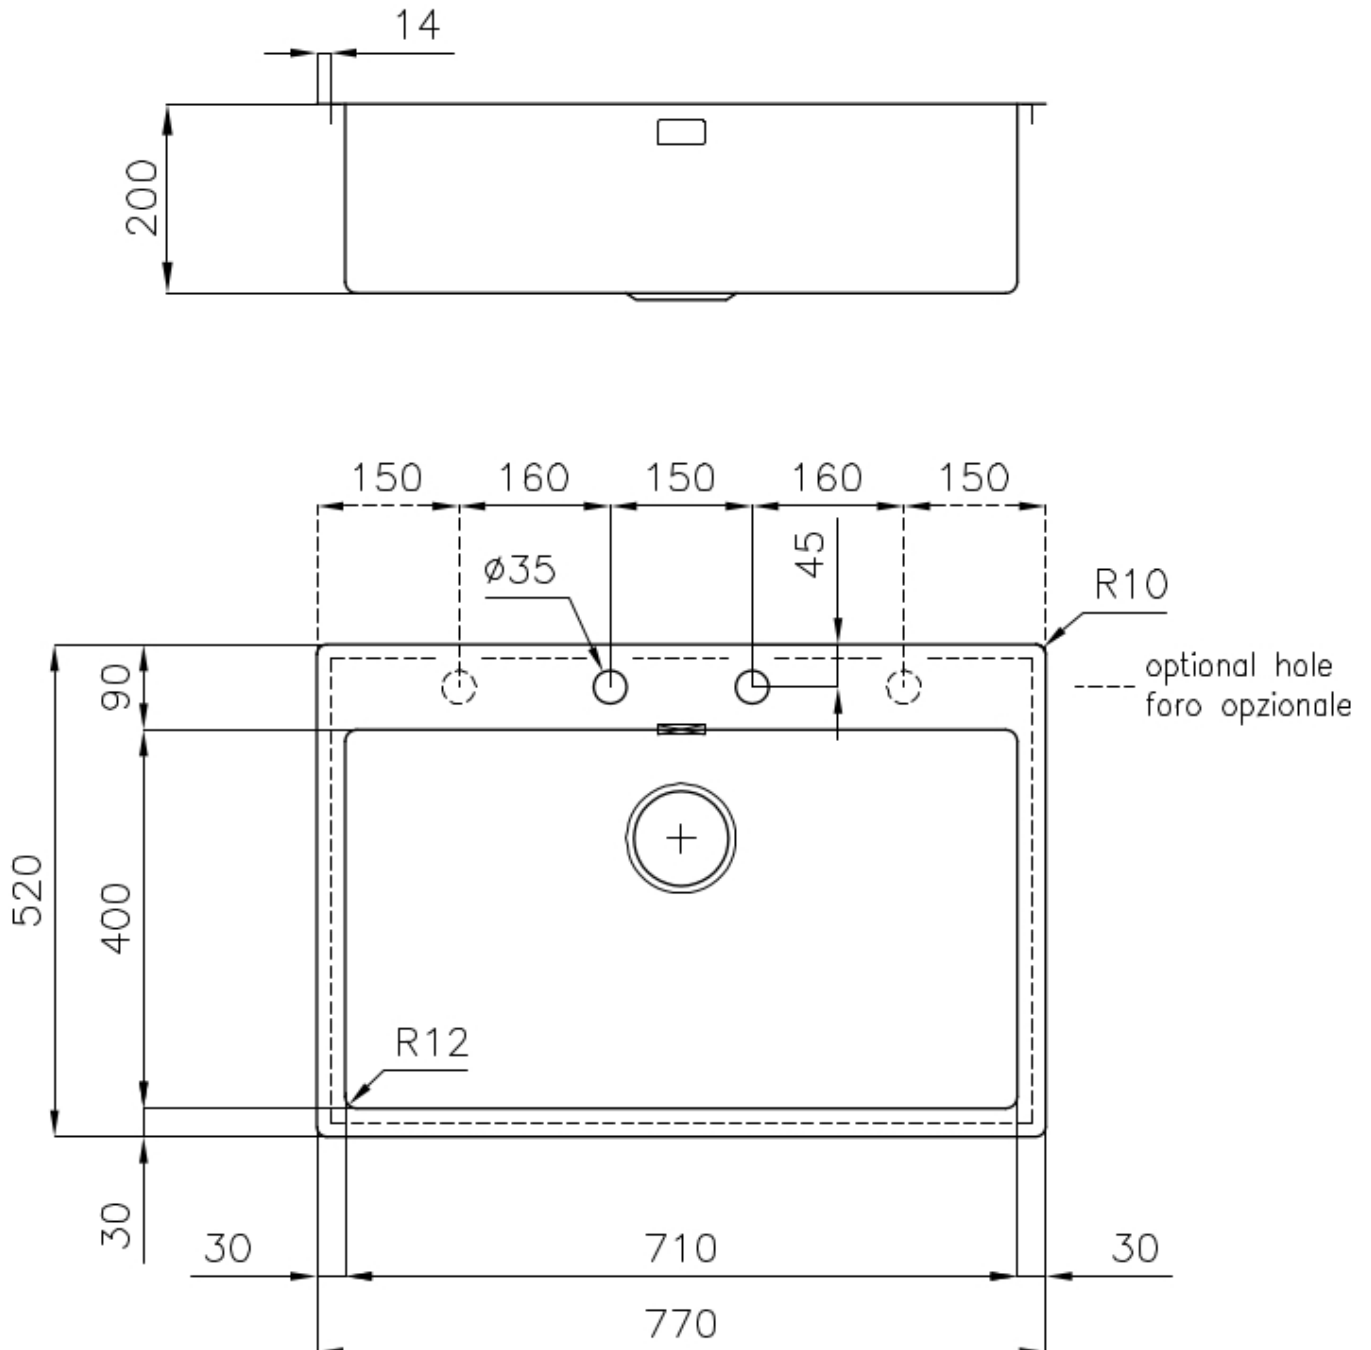

Space waste fitting

The elegant SPACE steel cap closes the drain and leaves no visible residues collected in the basket below. Space also has a small footprint and allows the optimal use of the under-sink compartment.

TECHNICAL DATA